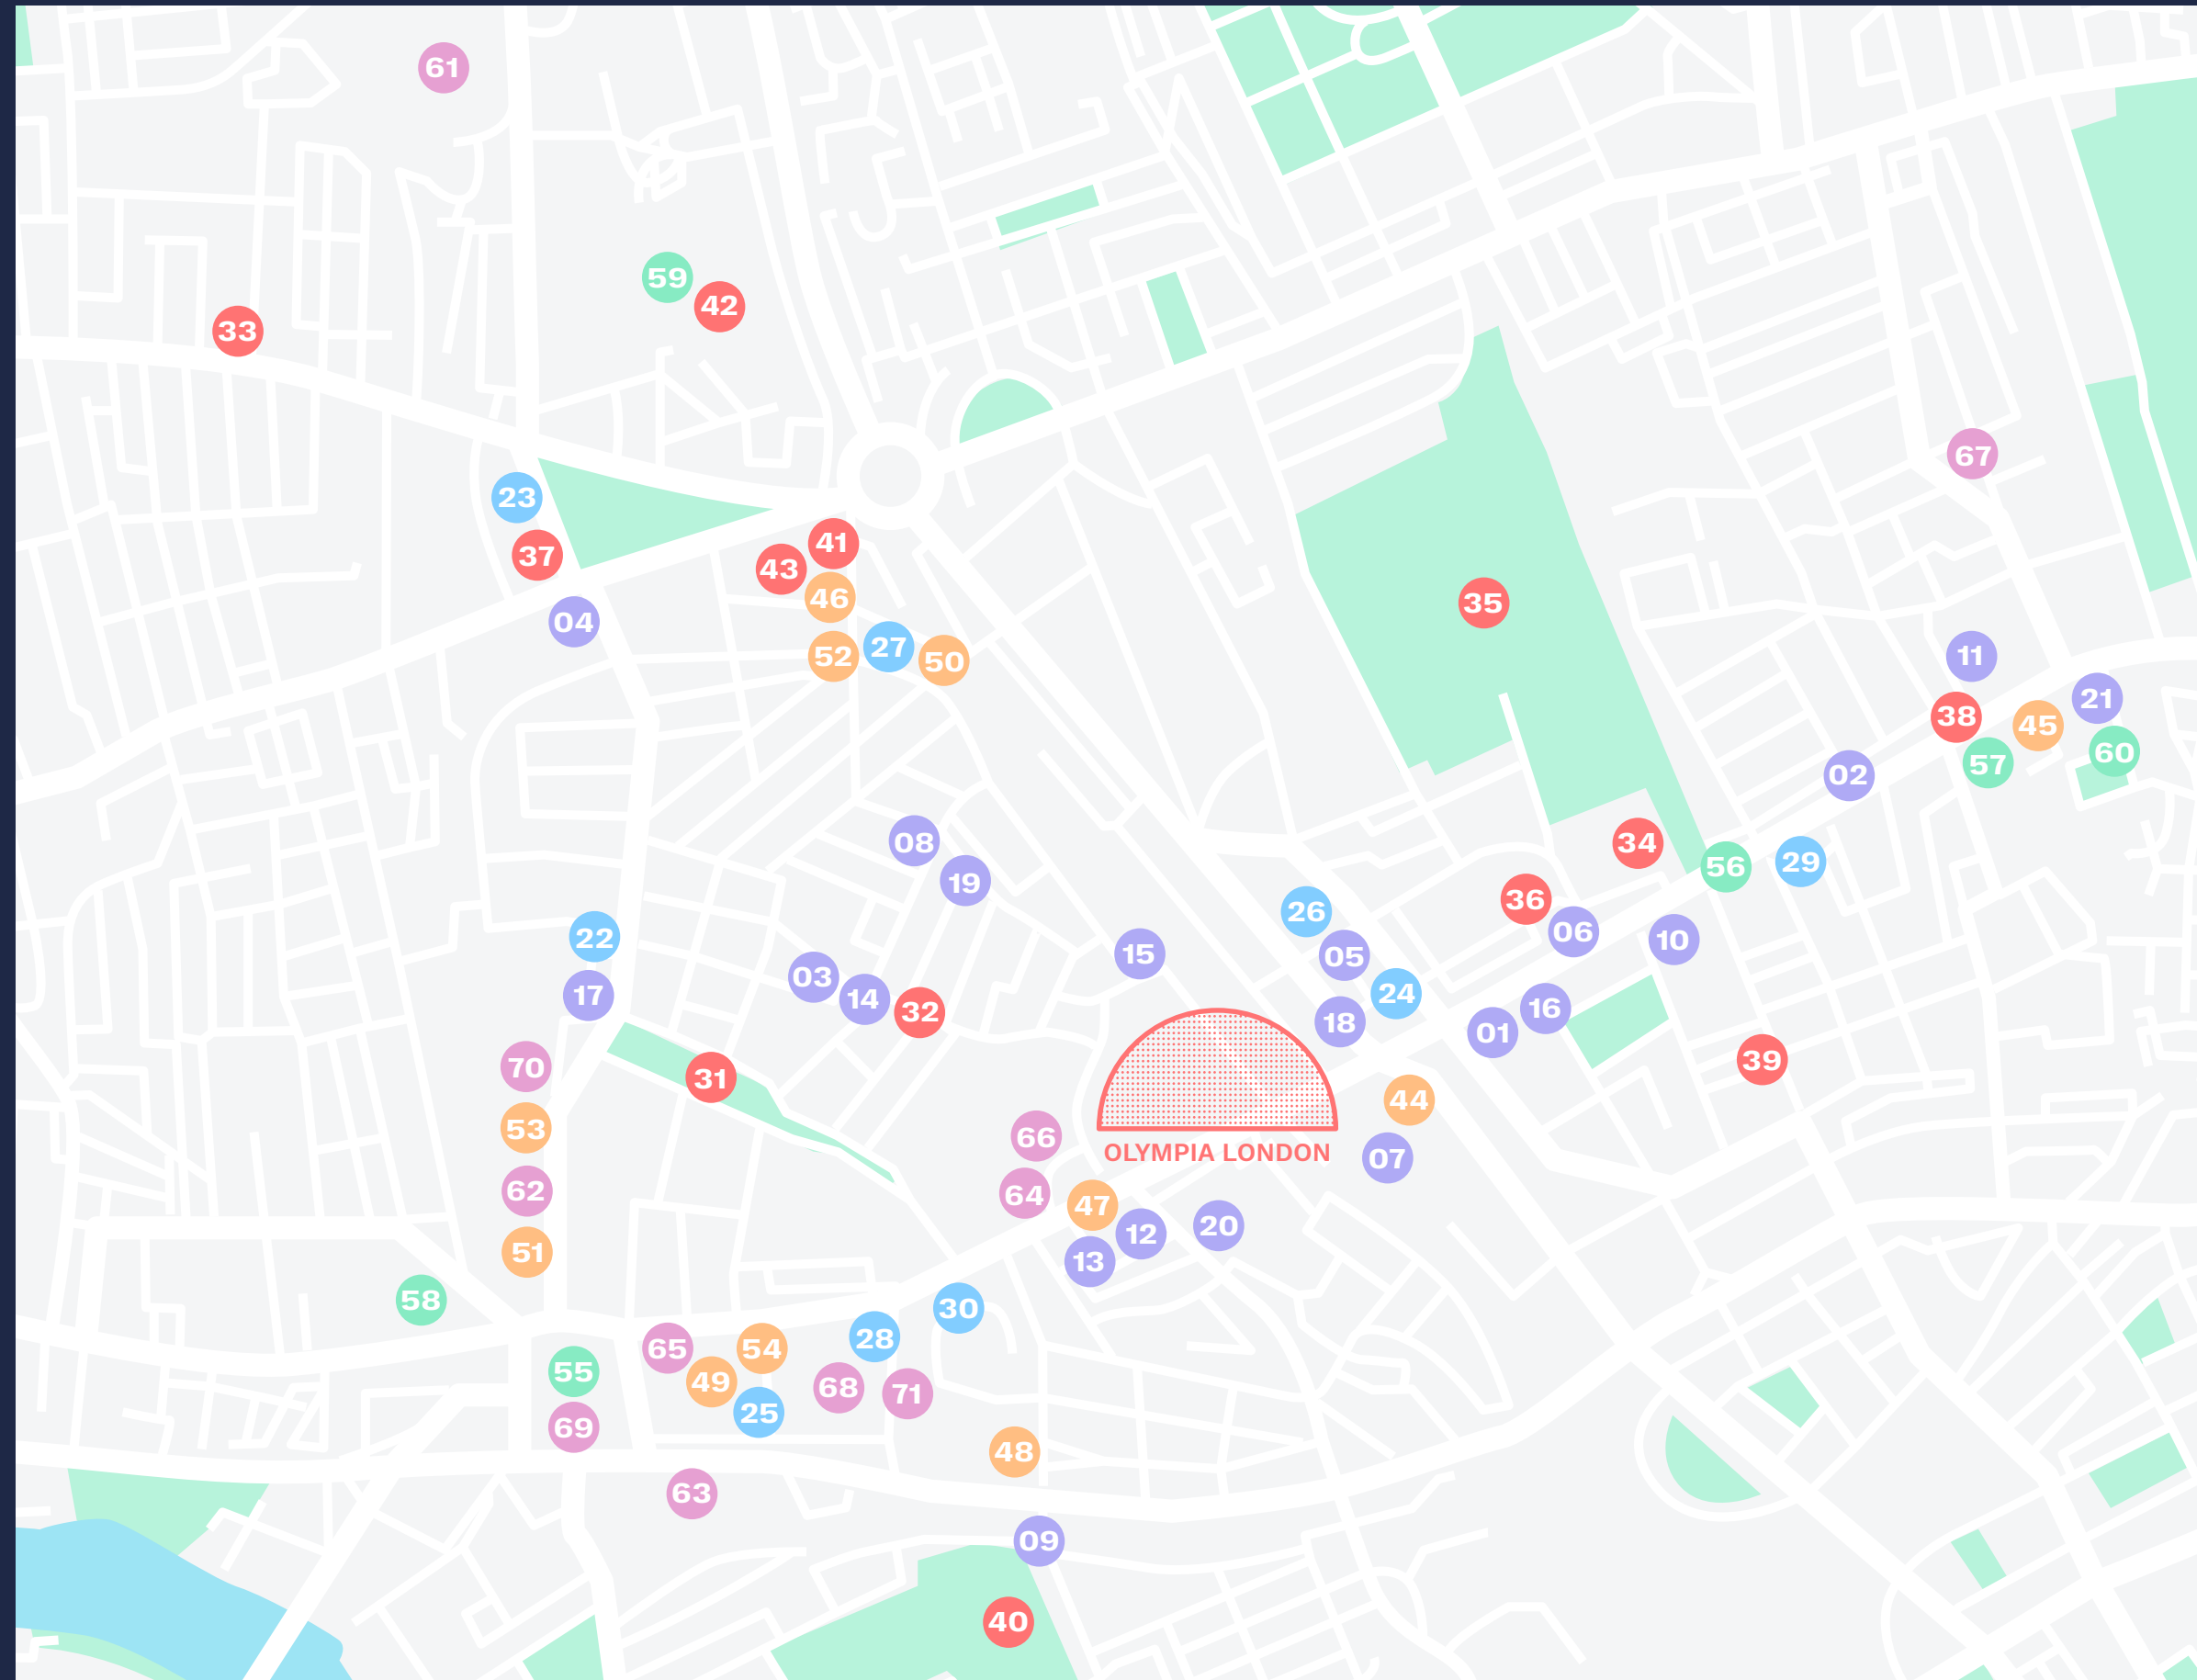

# LOCAL OCCUPIERS

## FOOD & DRINK

- 01 Apandana Persian Restaurant
- 02 Balan's Soho Society
- 03 Betty Blythe
- 04 BrewDog Shepherd's Bush
- 05 Crown & Sceptre
- 06 Enoteca Rosso
- 07 Hand & Flowers
- 08 Havelock Tavern
- 09 HG Walter
- 10 Il Portico
- 11 Ivy Café
- 12 L'elysee Artisan Café & Patisserie
- 13 Mirabell
- 14 Pentolina
- 15 Pergola on the Roof
- 16 Romulo Café London
- 17 Smiths Cocktail Bar
- 18 Society Bar & Restaurant
- 19 The Bird in Hand
- 20 The Cumberland Arms
- 21 Whole Foods Market

## HOTELS

- 22 Brook Green Hotel
- 23 Dorset Hotel (Shepherd Bush)
- 24 Hilton London Olympia
- 25 Hotel Novotel London West
- 26 Kensington Prime Hotel

- 27 K West Hotel & Spa

- 28 Latymers
- 29 Seraphine Kensington Olympia
- 30 St Paul's Hotel

## PLACES OF INTEREST

- 31 Brook Green
- 32 Blythe Road
- 33 Bush Hall (music venue)
- 34 Design Museum
- 35 Holland Park
- 36 Leighton House Museum
- 37 O2 Shepherd's Bush Empire
- 38 Kensington
- 39 Rassells of Kensington
- 40 The Queen's Club
- 41 Vue Cinema London, Shepherds Bush
- 42 Vue Cinema London, Westfield
- 43 W12 Shopping Centre