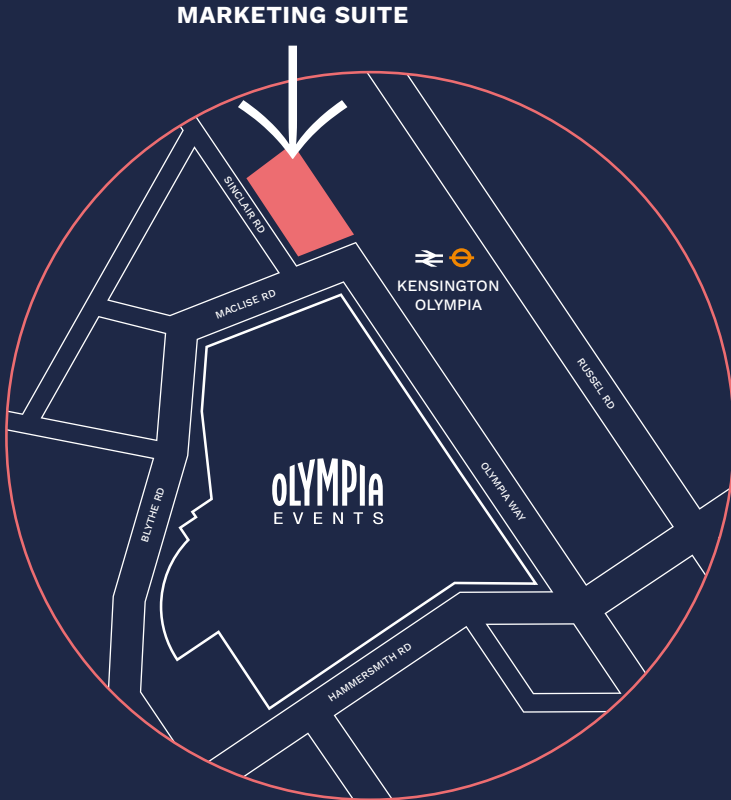

# OLYMPIA

The marketing suite is located in the Olympia MotorRail Car Park, Maclise Road, W14 0NE

 Kensington Olympia Station is serviced by London Overground and is a 2 minute train journey from Shepherd's Bush Station (central line) and 8 minutes from Clapham Junction Station.

  Barons Court Station: 8 mins walk

 West Kensington Station: 8 mins walk

    Hammersmith Station: 12 mins walk

Paid Parking is bookable via [Olympia Events](#)